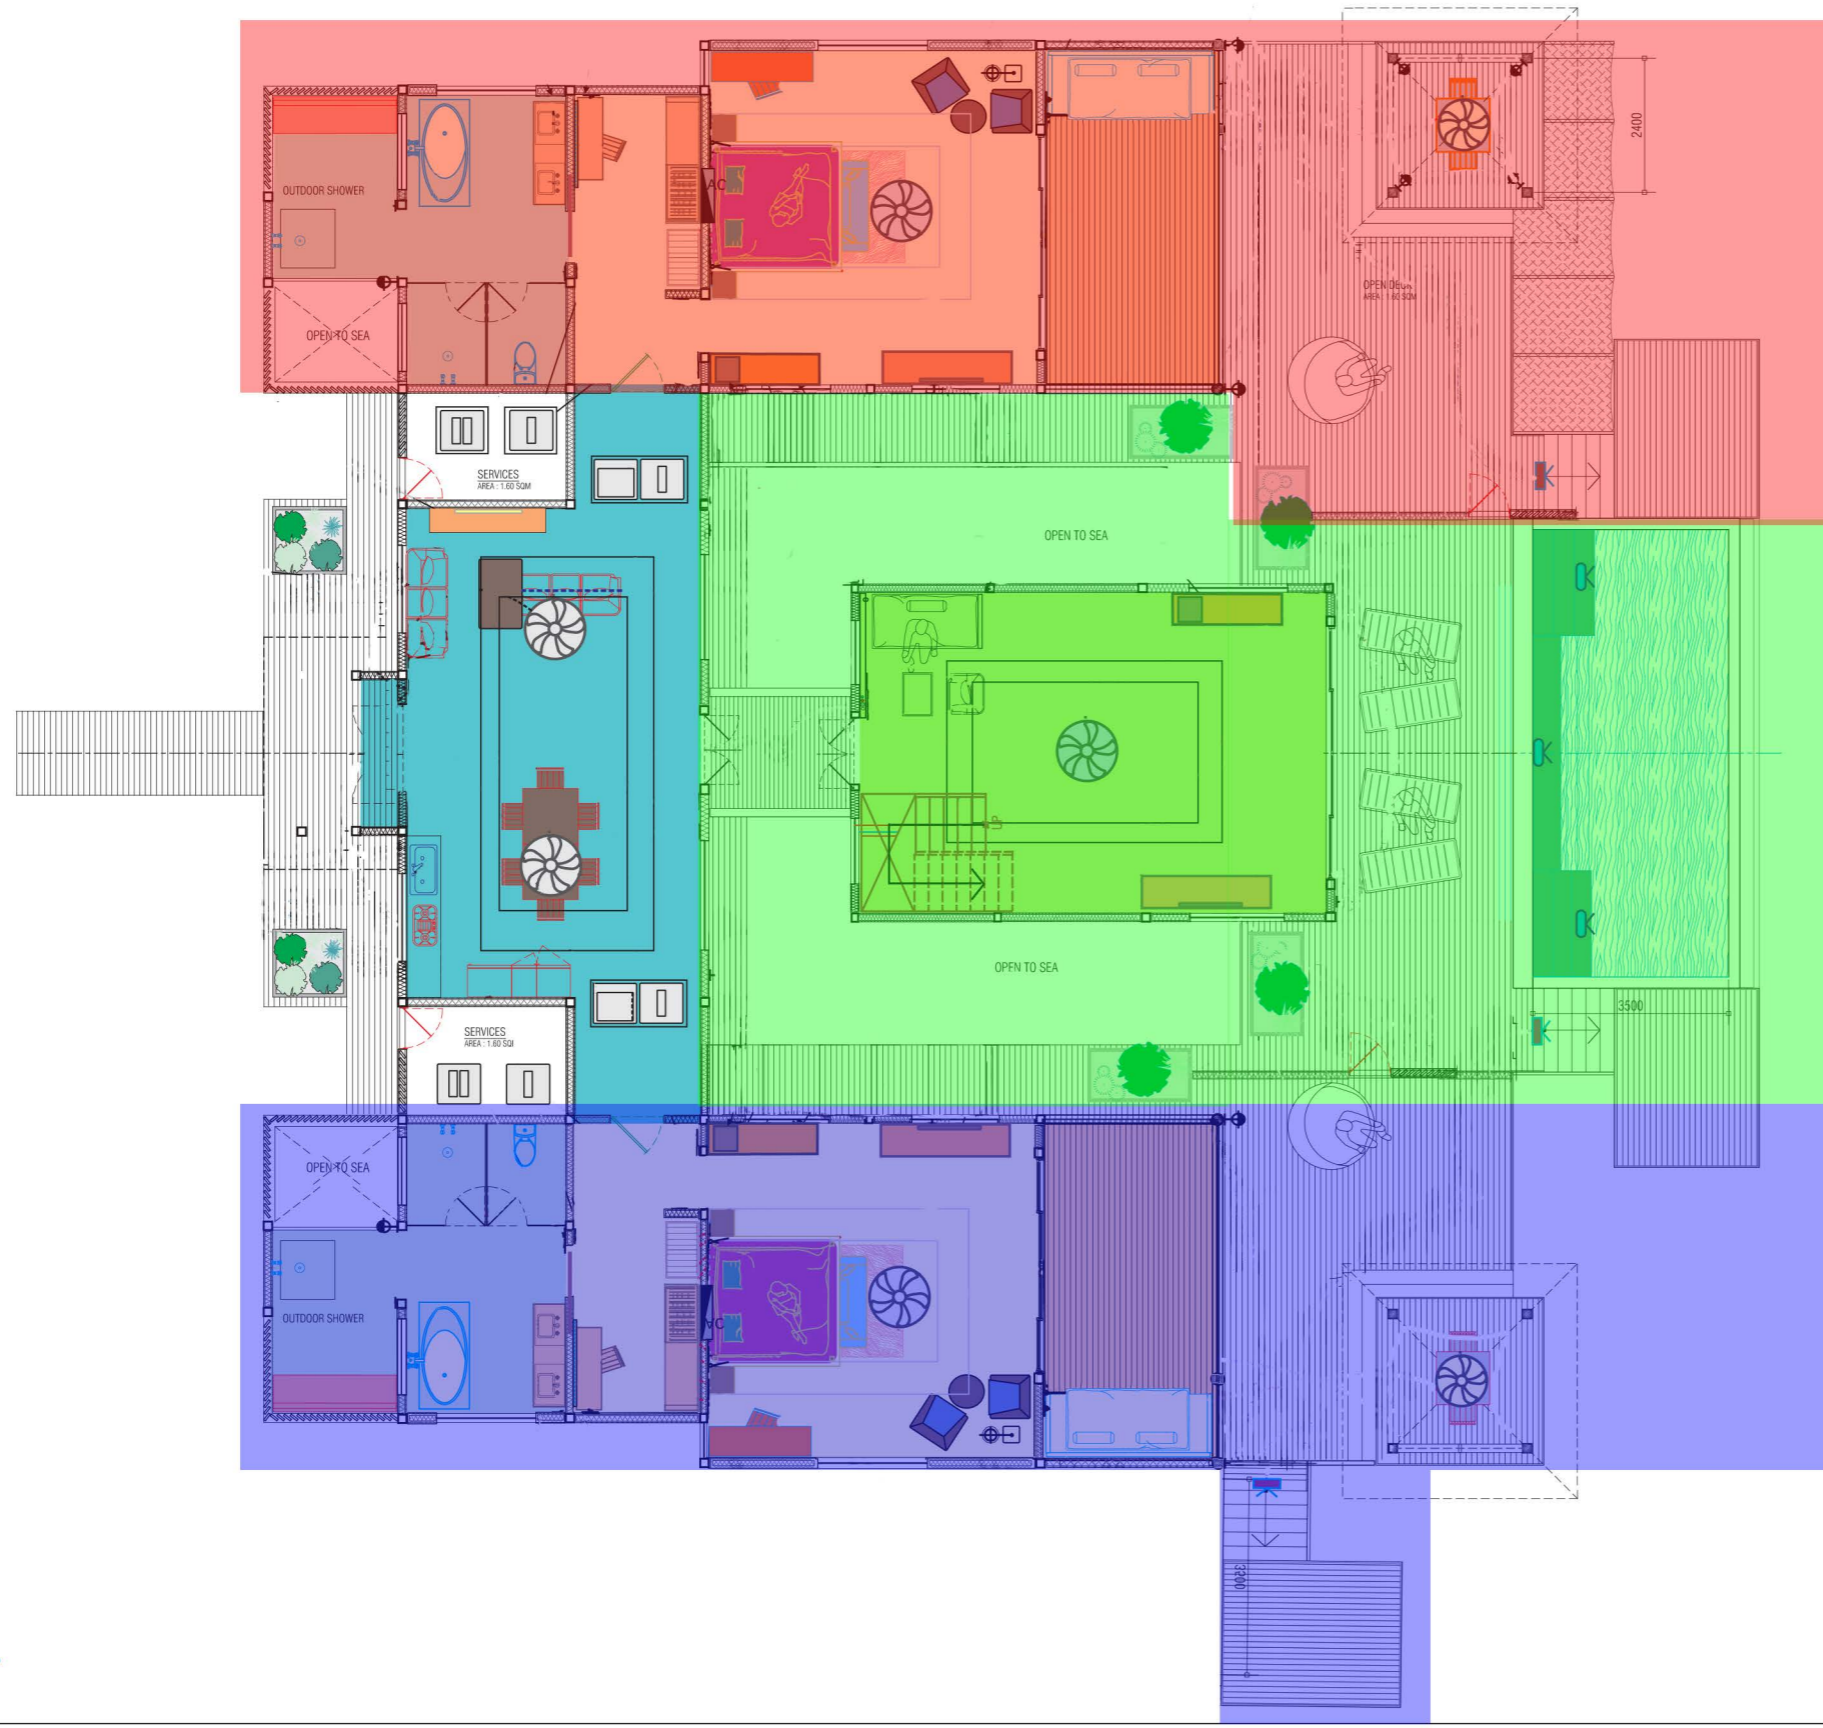

# PRESIDENTIAL SUITE LAYOUT

## KUDAFUSHI

- Water Villa
- Water Villa
- Water Suite with Pool

FIRST FLOOR PLAN